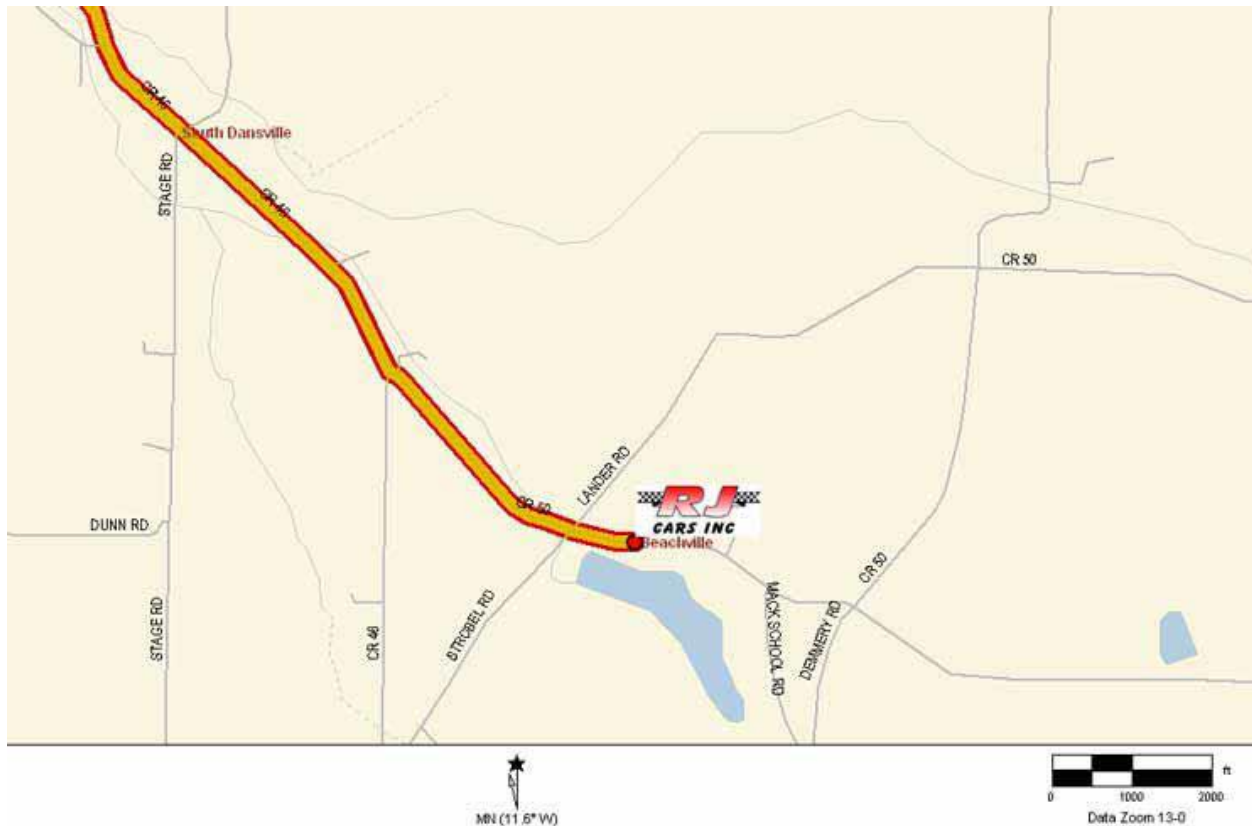

Here are specific directions from three locations along with printer-friendly directions.

FROM HORNELL NY:

- We are less than 10 miles from the City of Hornell.
- Take Route 21 North out of Hornell (toward Stephens Mills). Turn left onto CR 46 (Toward South Dansville).
- Continue straight for 4 1/2 miles then turn right on Strobel Road. Take the second right onto CR 50.
- RJ CARS is on the left.

1789 County Route 50,
Arkport, NY 14807
P: 607-324-8325 | 888-324-8325
F: 607-281-1902

FROM ROCHESTER NY:

- Take Rt 390 South to Exit 4 (Dansville - Route 36 - South.)
- Turn Right onto Rt. 36 South then the second left onto Sandy Hill Road.
- Continue straight for 7 miles as Sandy Hill Road becomes CR 46.
- Once you pass through South Dansville, veer left onto CR 50.
- Go 1 mile on CR 50. RJ CARS is on the left.

1789 County Route 50,
Arkport, NY 14807
P: 607-324-8325 | 888-324-8325
F: 607-281-1902

FROM Interstate 86:

- Take I-86 Exit 34S (Rt 36 South-Hornell).
- Take Route 21 North (second traffic light - toward Wayland). Go 1.5 Miles.
- Turn left onto CR 46 (toward South Dansville).
- Continue straight for 4 1/2 miles then turn right on Strobel Road.
- Take the second right onto CR 50.
- RJ CARS is on the left.